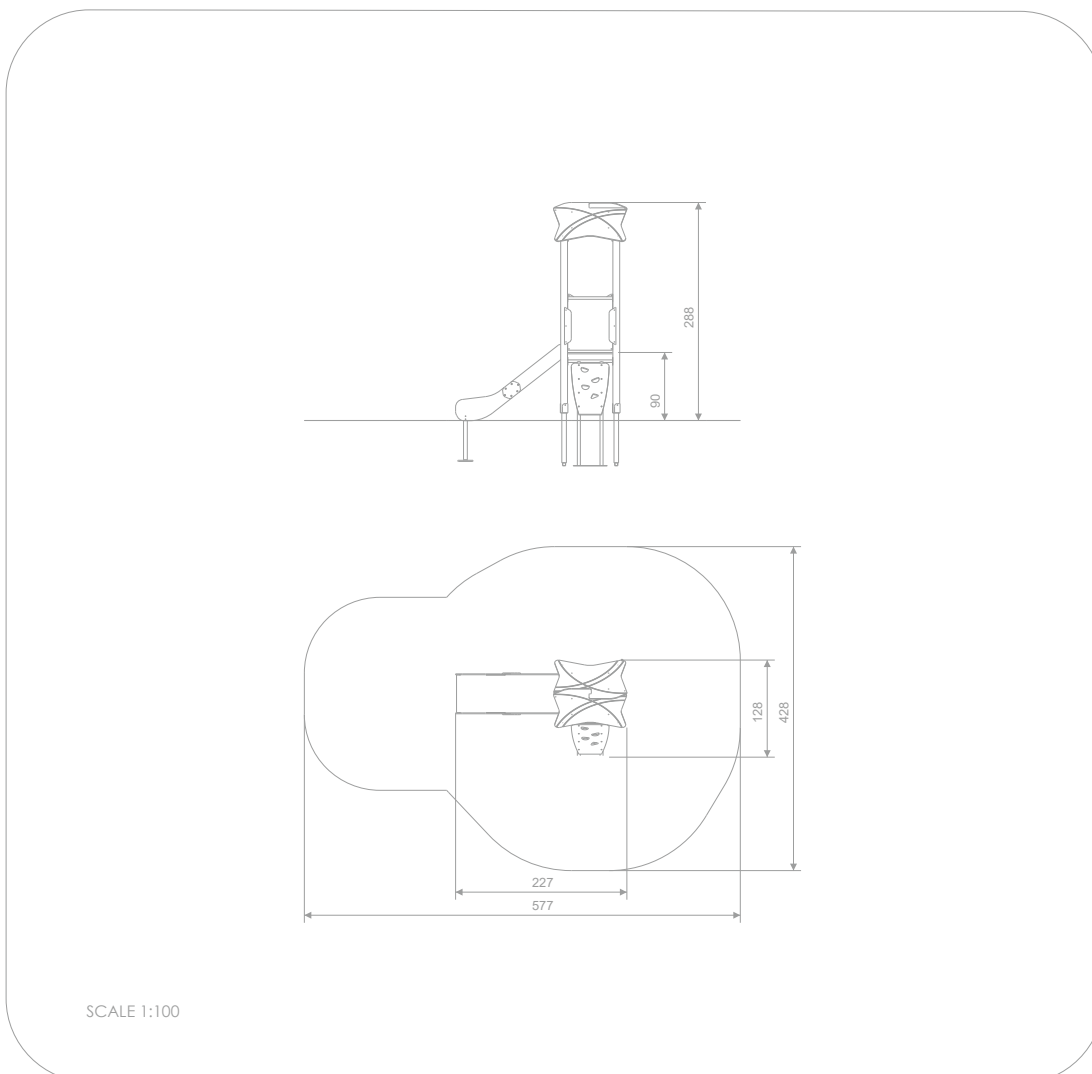

### INFORMATION ABOUT THE PRODUCT

Dimensions	128 x 227 cm
Safety zone	428 x 577 cm
Safety zone area	18,8 m <sup>2</sup>
Overall height	288 cm
Free fall height	90 cm
Amount of users	4
Product complies with EN 1176-1:2017-12	YES
Availability of spare parts	YES
Age range	3-14
According to EN 1176-1:2017-12 norm, the product requires applying a safety surface according to the product's free fall height.	

SCALE 1:100

MATERIALS:

ANTI-SLIP HEXA 18 MM H  
PLATFORM PLATE  
SERIES: SMART

PLATES OF THE WALLS  
MADE OF 12 MM HDPE IN  
THE HIGHEST QUALITY

SOLID CONSTRUCTION MADE  
OF WOOD, 90x90 MM

SLIDES MADE OF STAINLESS  
STEEL AISI 304, SIDE PANELS  
MADE OF HDPE  
POLYETHYLENE